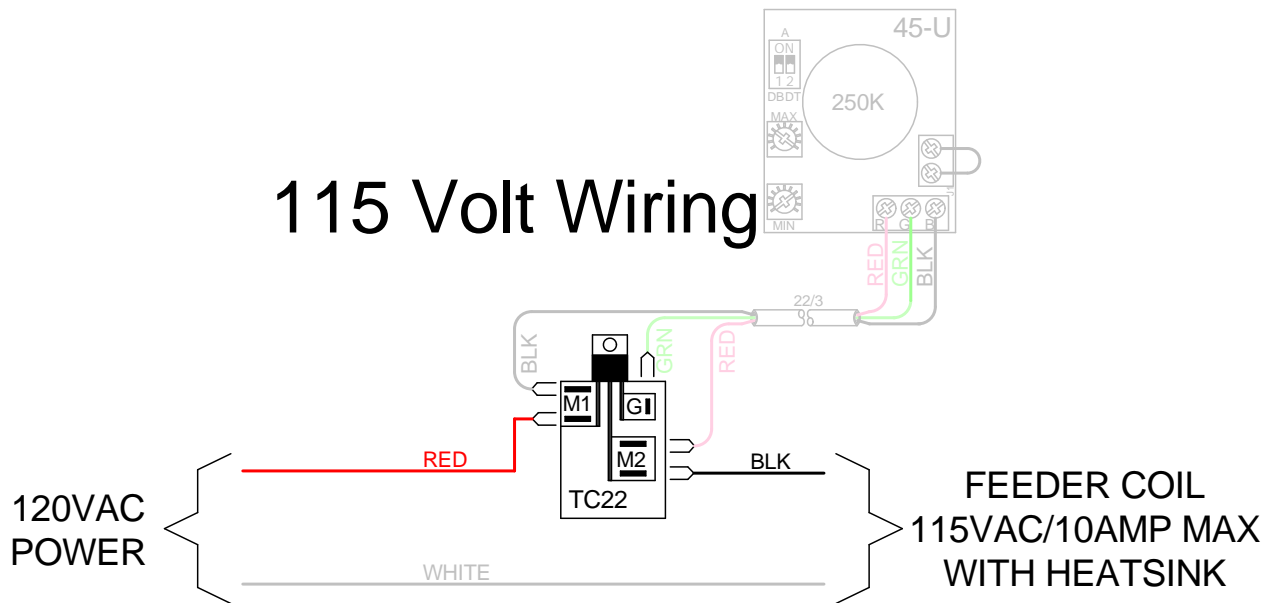

MODEL NUMBER	TC22
TRIAC - UP TO 10 AMP	
FEATURES:	
115 VOLT AND 230 VOLT	
USED ON FEEDER BOWLS, INLINES AND HOPPERS	
SOLID STATE CONTROL	

## 115 Volt Wiring