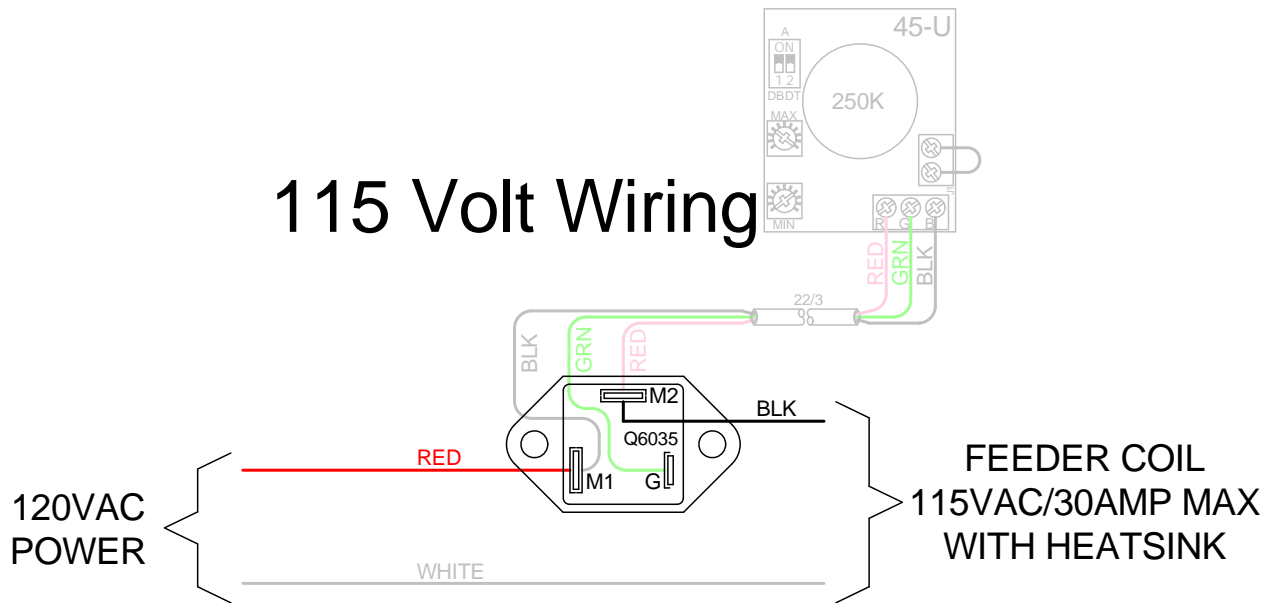

MODEL NUMBER	Q6035P (TG35C60)
TRIAC - UP TO 30 AMPS	
FEATURES:	
115 VOLT AND 230 VOLT	
USED ON FEEDER BOWLS, INLINES AND HOPPERS	
SOLID STATE CONTROL	

## 115 Volt Wiring