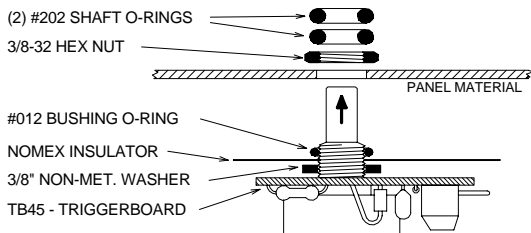

G-Series Service Kits, 115 Volt AC

PARTS LIST:

ALSO INCLUDED IN THE C250G SERVICE KIT:

- (1) Q6025P - 25A/600V TRIAC
- (2) 1/4" PIGGYBACK CONNECTOR

C250G

BRYANT CONTROL, INC.
www.bryantcontrol.com

C250G SERVICE KIT

20AMP OR LESS/115VAC, 50/60Hz

PARTS LIST:

ALSO INCLUDED IN THE C350G SERVICE KIT:

- (1) Q6035P - 35A/600V TRIAC
- (2) 1/4" PIGGYBACK CONNECTOR

C350G

BRYANT CONTROL, INC.
www.bryantcontrol.com

C350G SERVICE KIT