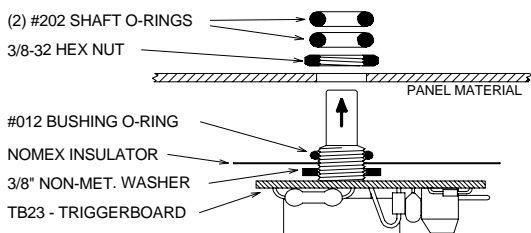

PARTS LIST:

ALSO INCLUDED IN THE C352G SERVICE KIT:

- (1) Q6035P - 35A/600V TRIAC
- (2) 1/4" PIGGYBACK CONNECTOR

C352G

BRYANT CONTROL, INC.
www.bryantcontrol.com

C352G SERVICE KIT

30AMP OR LESS/230VAC, 50/60Hz