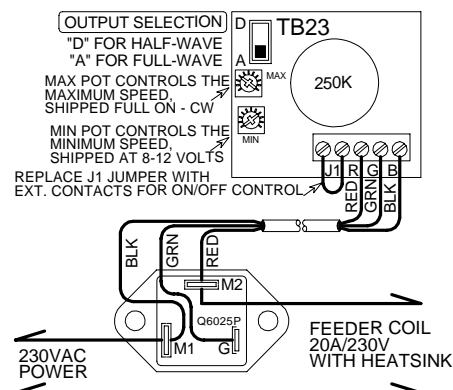

G-Series Service Kits, 115 Volt AC

PARTS LIST:

ALSO INCLUDED IN THE C250G SERVICE KIT:

- (1) Q6025P - 25A/600V TRIAC
- (2) 1/4" PIGGYBACK CONNECTOR

C250G

BRYANT CONTROL, INC.
www.bryantcontrol.com

C250G SERVICE KIT

20AMP OR LESS/115VAC, 50/60Hz

PARTS LIST:

ALSO INCLUDED IN THE C350G SERVICE KIT:

- (1) Q6035P - 35A/600V TRIAC
- (2) 1/4" PIGGYBACK CONNECTOR

C350G

BRYANT CONTROL, INC.
www.bryantcontrol.com

C350G SERVICE KIT

30AMP OR LESS/115VAC, 50/60Hz

G-Series Service Kits, 230 Volt AC

PARTS LIST:

ALSO INCLUDED IN THE C252G SERVICE KIT:

- (1) Q6025P - 25A/600V TRIAC
- (2) 1/4" PIGGYBACK CONNECTOR

C252G

BRYANT CONTROL, INC.
www.bryantcontrol.com

C252G SERVICE KIT

20AMP OR LESS/230VAC, 50/60Hz

PARTS LIST:

ALSO INCLUDED IN THE C352G SERVICE KIT:

- (1) Q6035P - 35A/600V TRIAC
- (2) 1/4" PIGGYBACK CONNECTOR

C352G

BRYANT CONTROL, INC.
www.bryantcontrol.com