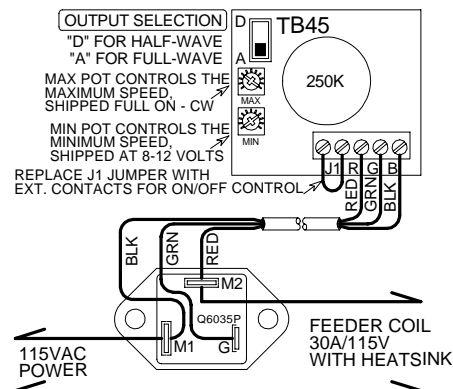

G-Series Service Kits, 115 Volt AC

PARTS LIST:

ALSO INCLUDED IN THE C250G SERVICE KIT:

- (1) Q6025P - 25A/600V TRIAC
- (2) 1/4" PIGGYBACK CONNECTOR

C250G

BRYANT CONTROL, INC.
www.bryantcontrol.com

C250G SERVICE KIT

20AMP OR LESS/115VAC, 50/60Hz

PARTS LIST:

ALSO INCLUDED IN THE C350G SERVICE KIT:

- (1) Q6035P - 35A/600V TRIAC
- (2) 1/4" PIGGYBACK CONNECTOR

C350G

BRYANT CONTROL, INC.
www.bryantcontrol.com

C350G SERVICE KIT

30AMP OR LESS/115VAC, 50/60Hz

G-Series Service Kits, 230 Volt AC

PARTS LIST:

ALSO INCLUDED IN THE C252G SERVICE KIT:

- (1) Q6025P - 25A/600V TRIAC
- (2) 1/4" PIGGYBACK CONNECTOR

C252G

BRYANT CONTROL, INC.
www.bryantcontrol.com

C252G SERVICE KIT

20AMP OR LESS/230VAC, 50/60Hz

PARTS LIST:

ALSO INCLUDED IN THE C352G SERVICE KIT:

- (1) Q6035P - 35A/600V TRIAC
- (2) 1/4" PIGGYBACK CONNECTOR

C352G

BRYANT CONTROL, INC.
www.bryantcontrol.com