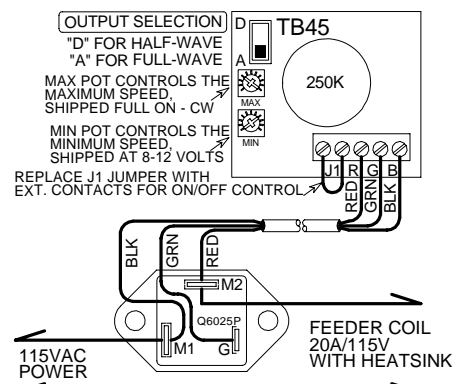

G-Series Service Kits, 115 Volt AC

PARTS LIST:

ALSO INCLUDED IN THE C250G SERVICE KIT:

- (1) Q6025P - 25A/600V TRIAC
- (2) 1/4" PIGGYBACK CONNECTOR

C250G

BRYANT CONTROL, INC.
www.bryantcontrol.com

C250G SERVICE KIT

20AMP OR LESS/115VAC, 50/60Hz

PARTS LIST:

ALSO INCLUDED IN THE C350G SERVICE KIT:

- (1) Q6035P - 35A/600V TRIAC
- (2) 1/4" PIGGYBACK CONNECTOR

C350G

BRYANT CONTROL, INC.
www.bryantcontrol.com

C350G SERVICE KIT

30AMP OR LESS/115VAC, 50/60Hz

G-Series Service Kits, 230 Volt AC

PARTS LIST:

ALSO INCLUDED IN THE C252G SERVICE KIT:

- (1) Q6025P - 25A/600V TRIAC
- (2) 1/4" PIGGYBACK CONNECTOR

C252G

BRYANT CONTROL, INC.
www.bryantcontrol.com

C252G SERVICE KIT

20AMP OR LESS/230VAC, 50/60Hz

PARTS LIST:

ALSO INCLUDED IN THE C352G SERVICE KIT:

- (1) Q6035P - 35A/600V TRIAC
- (2) 1/4" PIGGYBACK CONNECTOR

C352G

BRYANT CONTROL, INC.
www.bryantcontrol.com