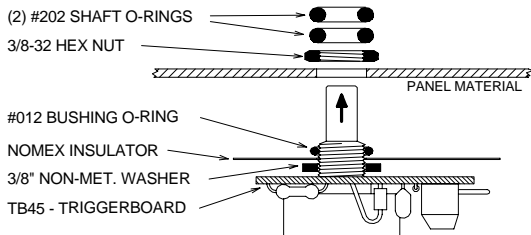

G-Series Service Kits, 115 Volt AC

PARTS LIST:

ALSO INCLUDED IN THE C250G SERVICE KIT:

- (1) Q6025P - 25A/600V TRIAC
- (2) 1/4" PIGGYBACK CONNECTOR

C250G

BRYANT CONTROL, INC.
www.bryantcontrol.com

C250G SERVICE KIT

20AMP OR LESS/115VAC, 50/60Hz

PARTS LIST:

ALSO INCLUDED IN THE C350G SERVICE KIT:

- (1) Q6035P - 35A/600V TRIAC
- (2) 1/4" PIGGYBACK CONNECTOR

C350G

BRYANT CONTROL, INC.
www.bryantcontrol.com

C350G SERVICE KIT