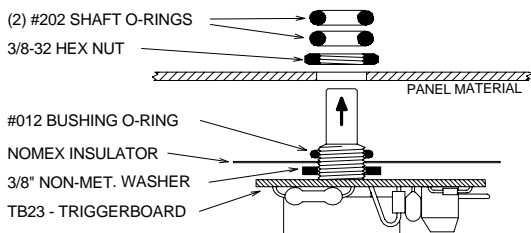

G-Series Service Kits, 230 Volt AC

PARTS LIST:

ALSO INCLUDED IN THE C252G SERVICE KIT:

- (1) Q6025P - 25A/600V TRIAC
- (2) 1/4" PIGGYBACK CONNECTOR

C252G

BRYANT CONTROL, INC.
www.bryantcontrol.com

C252G SERVICE KIT

20AMP OR LESS/230VAC, 50/60Hz