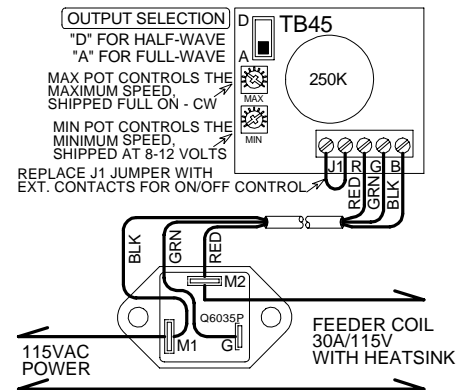

G-Series Builder Kits, 115 Volt AC

PARTS LIST:

ALSO INCLUDED IN THE C250GK SERVICE KIT:

- (1) Q6025P - 25A/600V TRIAC (1) TRIGGERBOARD CABLE ASSY.
  (2) 1/4" PIGGYBACK CONNECTOR

C250GK

BRYANT CONTROL, INC.
www.bryantcontrol.com

C250GK SERVICE KIT

20AMP OR LESS/115VAC, 50/60HZ

PARTS LIST:

ALSO INCLUDED IN THE C350GK SERVICE KIT:

- (1) Q6035P - 35A/600V TRIAC (1) TRIGGERBOARD CABLE ASSY.
  (2) 1/4" PIGGYBACK CONNECTOR

C350GK

BRYANT CONTROL, INC.
www.bryantcontrol.com

C350GK SERVICE KIT

30AMP OR LESS/115VAC, 50/60HZ

G-Series Builder Kits, 230 Volt AC

PARTS LIST:

ALSO INCLUDED IN THE C252GK SERVICE KIT:

- (1) Q6025P - 25A/600V TRIAC (1) TRIGGERBOARD CABLE ASSY.
  (2) 1/4" PIGGYBACK CONNECTOR

C252GK

BRYANT CONTROL, INC.
www.bryantcontrol.com

C252GK SERVICE KIT

20AMP OR LESS/230VAC, 50/60HZ

PARTS LIST:

ALSO INCLUDED IN THE C352GK SERVICE KIT:

- (1) Q6035P - 35A/600V TRIAC (1) TRIGGERBOARD CABLE ASSY.
  (2) 1/4" PIGGYBACK CONNECTOR

C352GK

BRYANT CONTROL, INC.
www.bryantcontrol.com

C352GK SERVICE KIT

30AMP OR LESS/230VAC, 50/60HZ