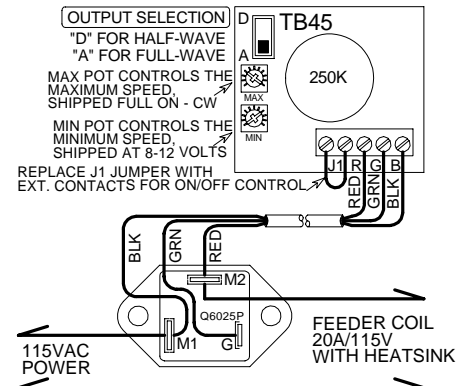

G-Series Builder Kits, 115 Volt AC

PARTS LIST:

ALSO INCLUDED IN THE C250GK SERVICE KIT:

- (1) Q6025P - 25A/600V TRIAC (1) TRIGGERBOARD CABLE ASSY.
  (2) 1/4" PIGGYBACK CONNECTOR

C250GK

BRYANT CONTROL, INC.
www.bryantcontrol.com

C250GK SERVICE KIT

20AMP OR LESS/115VAC, 50/60HZ

PARTS LIST:

ALSO INCLUDED IN THE C350GK SERVICE KIT:

- (1) Q6035P - 35A/600V TRIAC (1) TRIGGERBOARD CABLE ASSY.
  (2) 1/4" PIGGYBACK CONNECTOR

C350GK

BRYANT CONTROL, INC.
www.bryantcontrol.com

C350GK SERVICE KIT

30AMP OR LESS/115VAC, 50/60HZ

G-Series Builder Kits, 230 Volt AC

PARTS LIST:

ALSO INCLUDED IN THE C252GK SERVICE KIT:

- (1) Q6025P - 25A/600V TRIAC (1) TRIGGERBOARD CABLE ASSY.
  (2) 1/4" PIGGYBACK CONNECTOR

C252GK

BRYANT CONTROL, INC.
www.bryantcontrol.com

C252GK SERVICE KIT

20AMP OR LESS/230VAC, 50/60HZ

PARTS LIST:

ALSO INCLUDED IN THE C352GK SERVICE KIT:

- (1) Q6035P - 35A/600V TRIAC (1) TRIGGERBOARD CABLE ASSY.
  (2) 1/4" PIGGYBACK CONNECTOR

C352GK

BRYANT CONTROL, INC.
www.bryantcontrol.com

C352GK SERVICE KIT

30AMP OR LESS/230VAC, 50/60HZ