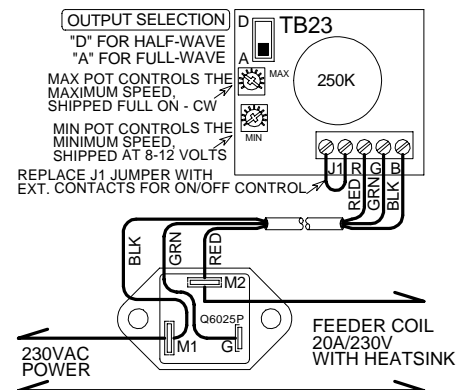

G-Series Builder Kits, 115 Volt AC

PARTS LIST:

ALSO INCLUDED IN THE C250GK SERVICE KIT:

- (1) Q6025P - 25A/600V TRIAC (1) TRIGGERBOARD CABLE ASSY.
  (2) 1/4" PIGGYBACK CONNECTOR

C250GK

BRYANT CONTROL, INC.
www.bryantcontrol.com

C250GK SERVICE KIT

20AMP OR LESS/115VAC, 50/60HZ

PARTS LIST:

ALSO INCLUDED IN THE C350GK SERVICE KIT:

- (1) Q6035P - 35A/600V TRIAC (1) TRIGGERBOARD CABLE ASSY.
  (2) 1/4" PIGGYBACK CONNECTOR

C350GK

BRYANT CONTROL, INC.
www.bryantcontrol.com

C350GK SERVICE KIT

30AMP OR LESS/115VAC, 50/60HZ

G-Series Builder Kits, 230 Volt AC

PARTS LIST:

ALSO INCLUDED IN THE C252GK SERVICE KIT:

- (1) Q6025P - 25A/600V TRIAC (1) TRIGGERBOARD CABLE ASSY.
  (2) 1/4" PIGGYBACK CONNECTOR

C252GK

BRYANT CONTROL, INC.
www.bryantcontrol.com

C252GK SERVICE KIT

20AMP OR LESS/230VAC, 50/60HZ

PARTS LIST:

ALSO INCLUDED IN THE C352GK SERVICE KIT:

- (1) Q6035P - 35A/600V TRIAC (1) TRIGGERBOARD CABLE ASSY.
  (2) 1/4" PIGGYBACK CONNECTOR

C352GK

BRYANT CONTROL, INC.
www.bryantcontrol.com

C352GK SERVICE KIT

30AMP OR LESS/230VAC, 50/60HZ