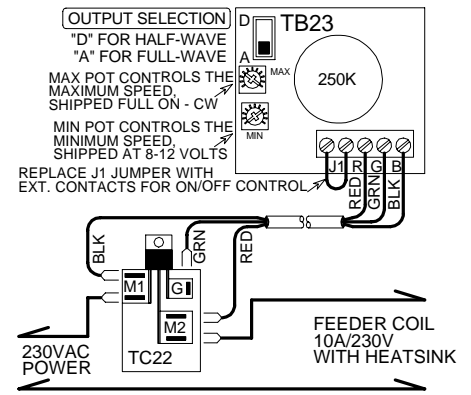

E-Series Service Kits, 230 Volt AC

PARTS LIST:

ALSO INCLUDED IN THE C152 SERVICE KIT:

- (1) TC22 - 15A/400V TRIAC ASSY.

C152

BRYANT CONTROL, INC.
www.bryantcontrol.com

C152 SERVICE KIT

10AMP OR LESS/230VAC, 50/60Hz

PARTS LIST:

ALSO INCLUDED IN THE C252E SERVICE KIT:

- (1) Q6025P - 25A/600V TRIAC
- (2) 1/4" PIGGYBACK CONNECTOR

C252E

BRYANT CONTROL, INC.
www.bryantcontrol.com

C252E SERVICE KIT

15AMP OR LESS/230VAC, 50/60Hz

PARTS LIST:

ALSO INCLUDED IN THE C352E SERVICE KIT:

- (1) Q6035P - 35A/600V TRIAC
- (2) 1/4" PIGGYBACK CONNECTOR

C352E

BRYANT CONTROL, INC.
www.bryantcontrol.com

C352E SERVICE KIT

25AMP OR LESS/230VAC, 50/60Hz