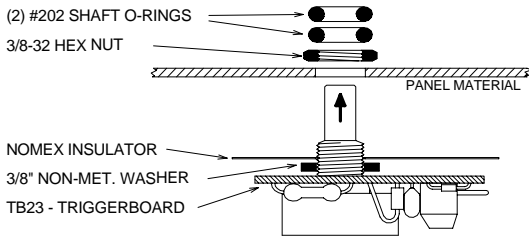

E-Series Service Kits, 230 Volt AC

PARTS LIST:

ALSO INCLUDED IN THE C152 SERVICE KIT:

- (1) TC22 - 15A/400V TRIAC ASSY.

C152

BRYANT CONTROL, INC.
www.bryantcontrol.com

C152 SERVICE KIT

10AMP OR LESS/230VAC, 50/60Hz

PARTS LIST:

ALSO INCLUDED IN THE C252E SERVICE KIT:

- (1) Q6025P - 25A/600V TRIAC
- (2) 1/4" PIGGYBACK CONNECTOR

C252E

BRYANT CONTROL, INC.
www.bryantcontrol.com

C252E SERVICE KIT

15AMP OR LESS/230VAC, 50/60Hz