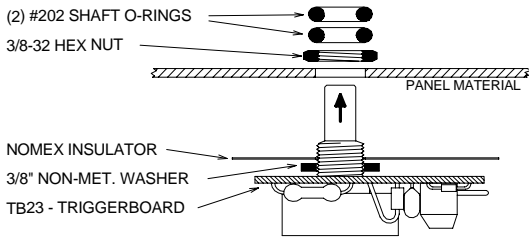

E-Series Service Kits, 230 Volt AC

PARTS LIST:

ALSO INCLUDED IN THE C152 SERVICE KIT:

- (1) TC22 - 15A/400V TRIAC ASSY.

C152

BRYANT CONTROL, INC.
www.bryantcontrol.com

C152 SERVICE KIT

10AMP OR LESS/230VAC, 50/60Hz

PARTS LIST:

ALSO INCLUDED IN THE C252E SERVICE KIT:

- (1) Q6025P - 25A/600V TRIAC
- (2) 1/4" PIGGYBACK CONNECTOR

C252E

BRYANT CONTROL, INC.
www.bryantcontrol.com

C252E SERVICE KIT

15AMP OR LESS/230VAC, 50/60Hz