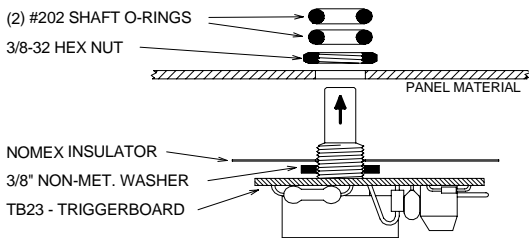

PARTS LIST:

ALSO INCLUDED IN THE C252E SERVICE KIT:

- (1) Q6025P - 25A/600V TRIAC
- (2) 1/4" PIGGYBACK CONNECTOR

C252E

BRYANT CONTROL, INC.
www.bryantcontrol.com

C252E SERVICE KIT

15AMP OR LESS/230VAC, 50/60Hz

PARTS LIST:

ALSO INCLUDED IN THE C352E SERVICE KIT:

- (1) Q6035P - 35A/600V TRIAC
- (2) 1/4" PIGGYBACK CONNECTOR

C352E

BRYANT CONTROL, INC.
www.bryantcontrol.com

C352E SERVICE KIT

25AMP OR LESS/230VAC, 50/60Hz