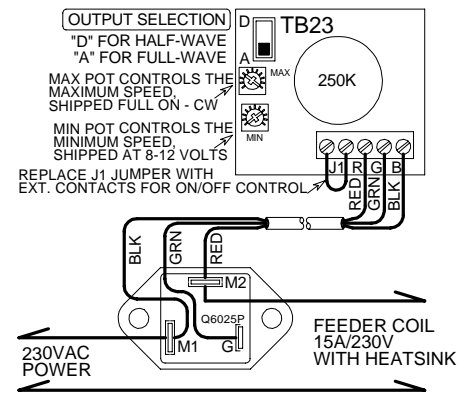

E-Series Service Kits, 230 Volt AC

PARTS LIST:

ALSO INCLUDED IN THE C152 SERVICE KIT:

- (1) TC22 - 15A/400V TRIAC ASSY.

C152

BRYANT CONTROL, INC.
www.bryantcontrol.com

C152 SERVICE KIT

10AMP OR LESS/230VAC, 50/60Hz

PARTS LIST:

ALSO INCLUDED IN THE C252E SERVICE KIT:

- (1) Q6025P - 25A/600V TRIAC
- (2) 1/4" PIGGYBACK CONNECTOR

C252E

BRYANT CONTROL, INC.
www.bryantcontrol.com

C252E SERVICE KIT

15AMP OR LESS/230VAC, 50/60Hz

PARTS LIST:

ALSO INCLUDED IN THE C352E SERVICE KIT:

- (1) Q6035P - 35A/600V TRIAC
- (2) 1/4" PIGGYBACK CONNECTOR

C352E

BRYANT CONTROL, INC.
www.bryantcontrol.com

C352E SERVICE KIT

25AMP OR LESS/230VAC, 50/60Hz