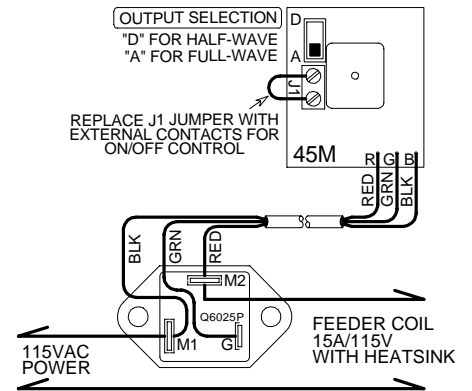

E-Series Service Kits, 115 Volt AC

PARTS LIST:

ALSO INCLUDED IN THE C150 SERVICE KIT:

- (1) TC22 - 15A/400V TRIAC ASSY.

C150

BRYANT CONTROL, INC.
www.bryantcontrol.com

C150 SERVICE KIT

10AMP OR LESS/115VAC, 50/60Hz

PARTS LIST:

ALSO INCLUDED IN THE C250E SERVICE KIT:

- (1) Q6025P - 25A/600V TRIAC
- (2) 1/4" PIGGYBACK CONNECTOR

C250E

BRYANT CONTROL, INC.
www.bryantcontrol.com

C250E SERVICE KIT

15AMP OR LESS/115VAC, 50/60Hz

PARTS LIST:

ALSO INCLUDED IN THE C350E SERVICE KIT:

- (1) Q6035P - 35A/600V TRIAC
- (2) 1/4" PIGGYBACK CONNECTOR

C350E

BRYANT CONTROL, INC.
www.bryantcontrol.com

C350E SERVICE KIT

25AMP OR LESS/115VAC, 50/60Hz