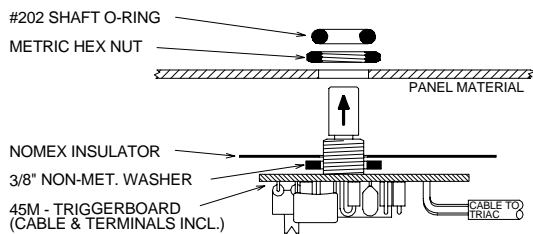

PARTS LIST:

ALSO INCLUDED IN THE C250E SERVICE KIT:

- (1) Q6025P - 25A/600V TRIAC
- (2) 1/4" PIGGYBACK CONNECTOR

C250E

BRYANT CONTROL, INC.
www.bryantcontrol.com

C250E SERVICE KIT

15AMP OR LESS/115VAC, 50/60Hz

PARTS LIST:

ALSO INCLUDED IN THE C350E SERVICE KIT:

- (1) Q6035P - 35A/600V TRIAC
- (2) 1/4" PIGGYBACK CONNECTOR

C350E

BRYANT CONTROL, INC.
www.bryantcontrol.com

C350E SERVICE KIT

25AMP OR LESS/115VAC, 50/60Hz