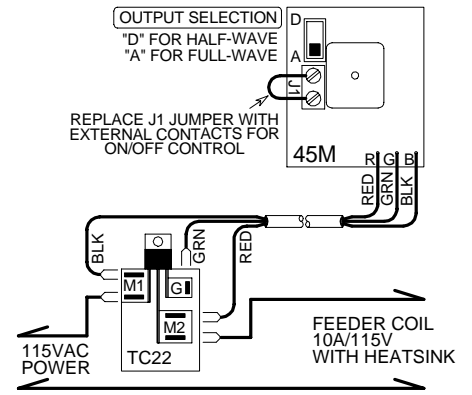

E-Series Service Kits, 115 Volt AC

PARTS LIST:

ALSO INCLUDED IN THE C150 SERVICE KIT:

- (1) TC22 - 15A/400V TRIAC ASSY.

C150

BRYANT CONTROL, INC.
www.bryantcontrol.com

C150 SERVICE KIT

10AMP OR LESS/115VAC, 50/60Hz

PARTS LIST:

ALSO INCLUDED IN THE C250E SERVICE KIT:

- (1) Q6025P - 25A/600V TRIAC
- (2) 1/4" PIGGYBACK CONNECTOR

C250E

BRYANT CONTROL, INC.
www.bryantcontrol.com

C250E SERVICE KIT

15AMP OR LESS/115VAC, 50/60Hz

PARTS LIST:

ALSO INCLUDED IN THE C350E SERVICE KIT:

- (1) Q6035P - 35A/600V TRIAC
- (2) 1/4" PIGGYBACK CONNECTOR

C350E

BRYANT CONTROL, INC.
www.bryantcontrol.com

C350E SERVICE KIT

25AMP OR LESS/115VAC, 50/60Hz