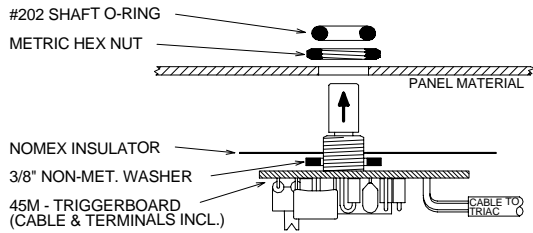

E-Series Service Kits, 115 Volt AC

PARTS LIST:

ALSO INCLUDED IN THE C150 SERVICE KIT:

- (1) TC22 - 15A/400V TRIAC ASSY.

C150

BRYANT CONTROL, INC.
www.bryantcontrol.com

C150 SERVICE KIT

10AMP OR LESS/115VAC, 50/60Hz

PARTS LIST:

ALSO INCLUDED IN THE C250E SERVICE KIT:

- (1) Q6025P - 25A/600V TRIAC
- (2) 1/4" PIGGYBACK CONNECTOR

C250E

BRYANT CONTROL, INC.
www.bryantcontrol.com

C250E SERVICE KIT

15AMP OR LESS/115VAC, 50/60Hz

PARTS LIST:

ALSO INCLUDED IN THE C350E SERVICE KIT:

- (1) Q6035P - 35A/600V TRIAC
- (2) 1/4" PIGGYBACK CONNECTOR

C350E

BRYANT CONTROL, INC.
www.bryantcontrol.com

C350E SERVICE KIT

25AMP OR LESS/115VAC, 50/60Hz