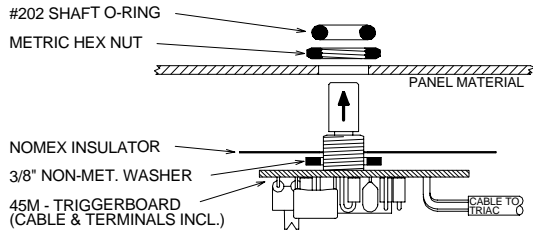

E-Series Service Kits, 115 Volt AC

PARTS LIST:

ALSO INCLUDED IN THE C150 SERVICE KIT:

- (1) TC22 - 15A/400V TRIAC ASSY.

C150

BRYANT CONTROL, INC.
www.bryantcontrol.com

C150 SERVICE KIT

10AMP OR LESS/115VAC, 50/60Hz

PARTS LIST:

ALSO INCLUDED IN THE C250E SERVICE KIT:

- (1) Q6025P - 25A/600V TRIAC
- (2) 1/4" PIGGYBACK CONNECTOR

C250E

BRYANT CONTROL, INC.
www.bryantcontrol.com

C250E SERVICE KIT

15AMP OR LESS/115VAC, 50/60Hz

PARTS LIST:

ALSO INCLUDED IN THE C350E SERVICE KIT:

- (1) Q6035P - 35A/600V TRIAC
- (2) 1/4" PIGGYBACK CONNECTOR

C350E

BRYANT CONTROL, INC.
www.bryantcontrol.com

C350E SERVICE KIT

25AMP OR LESS/115VAC, 50/60Hz