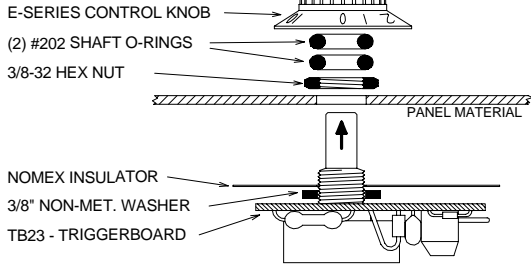

E-Series Builder Kits, 230 Volt AC

PARTS LIST:

ALSO INCLUDED IN THE C152K SERVICE KIT:

- (1) TC22 - 15A/400V TRIAC ASSY. (1) TRIGGERBOARD CABLE ASSY.

C152K

BRYANT CONTROL, INC.
www.bryantcontrol.com

C152K SERVICE KIT

10AMP OR LESS/230VAC, 50/60Hz

PARTS LIST:

ALSO INCLUDED IN THE C252EK SERVICE KIT:

- (1) Q6025P - 25A/600V TRIAC (1) TRIGGERBOARD CABLE ASSY.
(2) 1/4" PIGGYBACK CONNECTOR

C252EK

BRYANT CONTROL, INC.
www.bryantcontrol.com