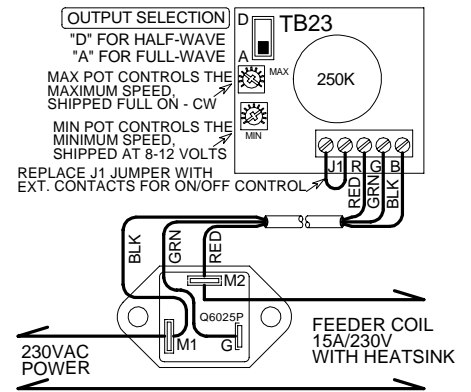

E-Series Builder Kits, 230 Volt AC

PARTS LIST:

ALSO INCLUDED IN THE C152K SERVICE KIT:

- (1) TC22 - 15A/400V TRIAC ASSY. (1) TRIGGERBOARD CABLE ASSY.

C152K

BRYANT CONTROL, INC.
www.bryantcontrol.com

C152K SERVICE KIT

10AMP OR LESS/230VAC, 50/60Hz

PARTS LIST:

ALSO INCLUDED IN THE C252EK SERVICE KIT:

- (1) Q6025P - 25A/600V TRIAC (1) TRIGGERBOARD CABLE ASSY.
(2) 1/4" PIGGYBACK CONNECTOR

C252EK

BRYANT CONTROL, INC.
www.bryantcontrol.com

C252EK SERVICE KIT

15AMP OR LESS/230VAC, 50/60Hz

PARTS LIST:

ALSO INCLUDED IN THE C352EK SERVICE KIT:

- (1) Q6035P - 35A/600V TRIAC (1) TRIGGERBOARD CABLE ASSY.
(2) 1/4" PIGGYBACK CONNECTOR

C352EK

BRYANT CONTROL, INC.
www.bryantcontrol.com