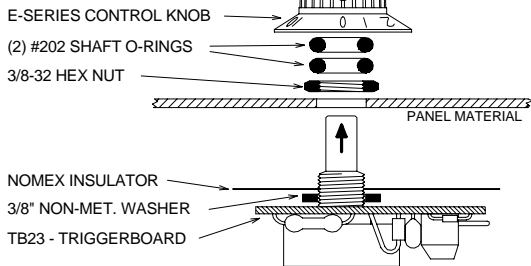

10AMP OR LESS/230VAC, 50/60Hz

PARTS LIST:

ALSO INCLUDED IN THE C252EK SERVICE KIT:

- (1) Q6025P - 25A/600V TRIAC (1) TRIGGERBOARD CABLE ASSY.
(2) 1/4" PIGGYBACK CONNECTOR

C252EK

BRYANT CONTROL, INC.
www.bryantcontrol.com

C252EK SERVICE KIT

15AMP OR LESS/230VAC, 50/60Hz

PARTS LIST:

ALSO INCLUDED IN THE C352EK SERVICE KIT:

- (1) Q6035P - 35A/600V TRIAC (1) TRIGGERBOARD CABLE ASSY.
(2) 1/4" PIGGYBACK CONNECTOR

C352EK

BRYANT CONTROL, INC.
www.bryantcontrol.com