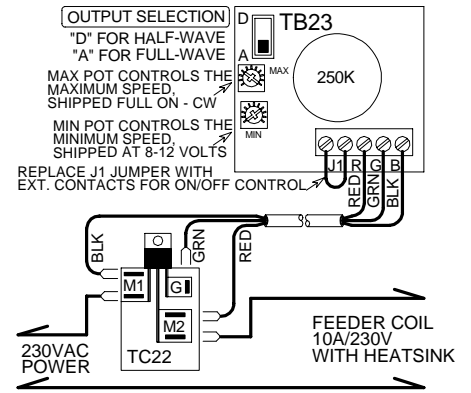

E-Series Builder Kits, 230 Volt AC

PARTS LIST:

ALSO INCLUDED IN THE C152K SERVICE KIT:

- (1) TC22 - 15A/400V TRIAC ASSY. (1) TRIGGERBOARD CABLE ASSY.

C152K

BRYANT CONTROL, INC.
www.bryantcontrol.com

C152K SERVICE KIT

10AMP OR LESS/230VAC, 50/60Hz

PARTS LIST:

ALSO INCLUDED IN THE C252EK SERVICE KIT:

- (1) Q6025P - 25A/600V TRIAC (1) TRIGGERBOARD CABLE ASSY.
(2) 1/4" PIGGYBACK CONNECTOR

C252EK

BRYANT CONTROL, INC.
www.bryantcontrol.com

C252EK SERVICE KIT

15AMP OR LESS/230VAC, 50/60Hz

PARTS LIST:

ALSO INCLUDED IN THE C352EK SERVICE KIT:

- (1) Q6035P - 35A/600V TRIAC (1) TRIGGERBOARD CABLE ASSY.
(2) 1/4" PIGGYBACK CONNECTOR

C352EK

BRYANT CONTROL, INC.
www.bryantcontrol.com

C352EK SERVICE KIT

25AMP OR LESS/230VAC, 50/60Hz