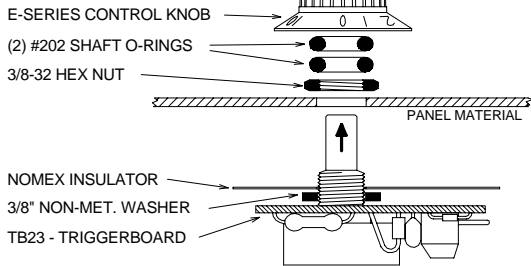

E-Series Builder Kits, 230 Volt AC

PARTS LIST:

ALSO INCLUDED IN THE C152K SERVICE KIT:

- (1) TC22 - 15A/400V TRIAC ASSY. (1) TRIGGERBOARD CABLE ASSY.

C152K

BRYANT CONTROL, INC.
www.bryantcontrol.com

C152K SERVICE KIT

10AMP OR LESS/230VAC, 50/60Hz

PARTS LIST:

ALSO INCLUDED IN THE C252EK SERVICE KIT:

- (1) Q6025P - 25A/600V TRIAC (1) TRIGGERBOARD CABLE ASSY.
(2) 1/4" PIGGYBACK CONNECTOR

C252EK

BRYANT CONTROL, INC.
www.bryantcontrol.com