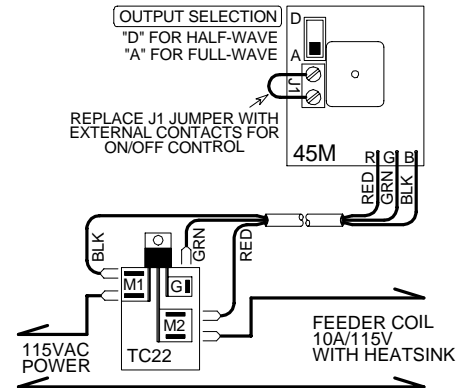

E-Series Builder Kits, 115 Volt AC

PARTS LIST:

ALSO INCLUDED IN THE C150K SERVICE KIT:
 (1) TC22 - 15A/400V TRIAC ASSY.

C150K

C150K SERVICE KIT

10AMP OR LESS/115VAC, 50/60Hz

PARTS LIST:

ALSO INCLUDED IN THE C250EK SERVICE KIT:
 (1) Q6025P - 25A/600V TRIAC
 (2) 1/4\"/>

C250EK

C250EK SERVICE KIT

15AMP OR LESS/115VAC, 50/60Hz

PARTS LIST:

ALSO INCLUDED IN THE C350EK SERVICE KIT:
 (1) Q6035P - 35A/600V TRIAC
 (2) 1/4\"/>

C350EK

C350EK SERVICE KIT

25AMP OR LESS/115VAC, 50/60Hz