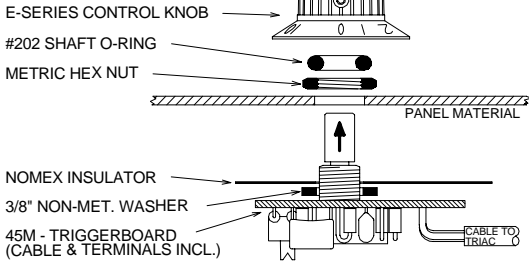

E-Series Builder Kits, 115 Volt AC

PARTS LIST:

ALSO INCLUDED IN THE C150K SERVICE KIT:
 (1) TC22 - 15A/400V TRIAC ASSY.

C150K

C150K SERVICE KIT

10AMP OR LESS/115VAC, 50/60Hz

PARTS LIST:

ALSO INCLUDED IN THE C250EK SERVICE KIT:
 (1) Q6025P - 25A/600V TRIAC
 (2) 1/4\"/>

C250EK

C250EK SERVICE KIT

15AMP OR LESS/115VAC, 50/60Hz

PARTS LIST:

ALSO INCLUDED IN THE C350EK SERVICE KIT:
 (1) Q6035P - 35A/600V TRIAC
 (2) 1/4\"/>

C350EK

C350EK SERVICE KIT

25AMP OR LESS/115VAC, 50/60Hz