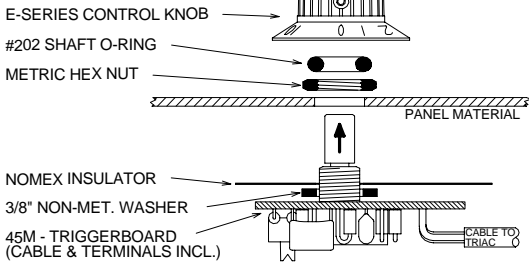

E-Series Builder Kits, 115 Volt AC

PARTS LIST:

ALSO INCLUDED IN THE C150K SERVICE KIT:
 (1) TC22 - 15A/400V TRIAC ASSY.

C150K

C150K SERVICE KIT

10AMP OR LESS/115VAC, 50/60Hz

PARTS LIST:

ALSO INCLUDED IN THE C250EK SERVICE KIT:
 (1) Q6025P - 25A/600V TRIAC
 (2) 1/4\"/>

C250EK

C250EK SERVICE KIT

15AMP OR LESS/115VAC, 50/60Hz

PARTS LIST:

ALSO INCLUDED IN THE C350EK SERVICE KIT:
 (1) Q6035P - 35A/600V TRIAC
 (2) 1/4\"/>

C350EK

C350EK SERVICE KIT

25AMP OR LESS/115VAC, 50/60Hz