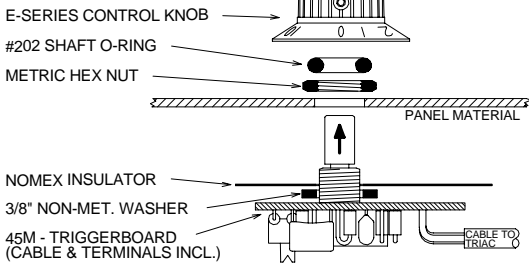

C250EK

C250EK SERVICE KIT

15AMP OR LESS/115VAC, 50/60Hz

PARTS LIST:

ALSO INCLUDED IN THE C350EK SERVICE KIT:
 (1) Q6035P - 35A/600V TRIAC
 (2) 1/4\"/>

C350EK

C350EK SERVICE KIT

25AMP OR LESS/115VAC, 50/60Hz