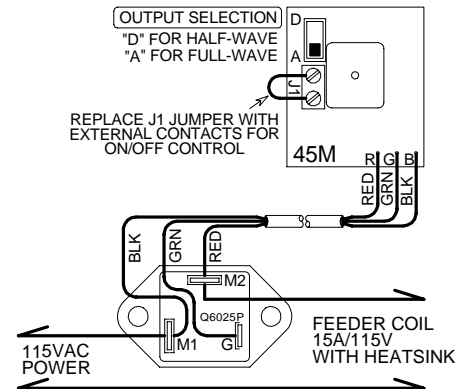

E-Series Builder Kits, 115 Volt AC

PARTS LIST:

ALSO INCLUDED IN THE C150K SERVICE KIT:
 (1) TC22 - 15A/400V TRIAC ASSY.

C150K

C150K SERVICE KIT

10AMP OR LESS/115VAC, 50/60Hz

PARTS LIST:

ALSO INCLUDED IN THE C250EK SERVICE KIT:
 (1) Q6025P - 25A/600V TRIAC
 (2) 1/4\"/>

C250EK

C250EK SERVICE KIT

15AMP OR LESS/115VAC, 50/60Hz

PARTS LIST:

ALSO INCLUDED IN THE C350EK SERVICE KIT:
 (1) Q6035P - 35A/600V TRIAC
 (2) 1/4\"/>

C350EK

C350EK SERVICE KIT

25AMP OR LESS/115VAC, 50/60Hz