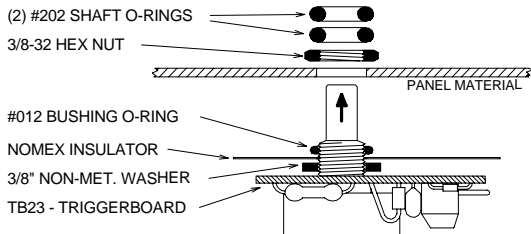

AF Type Service Kit, 230 Volt AC

PARTS LIST:

ALSO INCLUDED IN THE C252G-AF SERVICE KIT:

- (1) Q6025P - 25A/600V TRIAC
- (2) 1/4" PIGGYBACK CONNECTOR

C252G-AF

BRYANT CONTROL, INC.
www.bryantcontrol.com

C252G-AF SERVICE KIT

20AMP OR LESS/230VAC, 50/60Hz