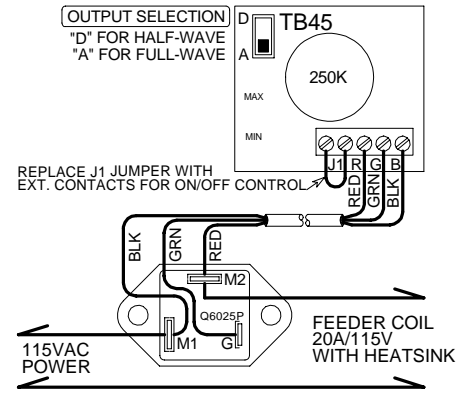

AF Type Service Kit, 115 Volt AC

PARTS LIST:

ALSO INCLUDED IN THE C250G-AF SERVICE KIT:

- (1) Q6025P - 25A/600V TRIAC
- (2) 1/4" PIGGYBACK CONNECTOR

C250G-AF

BRYANT CONTROL, INC.
www.bryantcontrol.com

C250G-AF SERVICE KIT

20AMP OR LESS/115VAC, 50/60Hz

AF Type Service Kit, 230 Volt AC

PARTS LIST:

ALSO INCLUDED IN THE C252G-AF SERVICE KIT:

- (1) Q6025P - 25A/600V TRIAC
- (2) 1/4" PIGGYBACK CONNECTOR

C252G-AF

BRYANT CONTROL, INC.
www.bryantcontrol.com