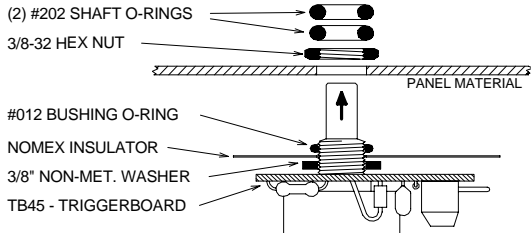

AF Type Service Kit, 115 Volt AC

PARTS LIST:

ALSO INCLUDED IN THE C250G-AF SERVICE KIT:

- (1) Q6025P - 25A/600V TRIAC
- (2) 1/4" PIGGYBACK CONNECTOR

C250G-AF

BRYANT CONTROL, INC.
www.bryantcontrol.com

C250G-AF SERVICE KIT

20AMP OR LESS/115VAC, 50/60Hz

AF Type Service Kit, 230 Volt AC

PARTS LIST:

ALSO INCLUDED IN THE C252G-AF SERVICE KIT:

- (1) Q6025P - 25A/600V TRIAC
- (2) 1/4" PIGGYBACK CONNECTOR

C252G-AF

BRYANT CONTROL, INC.
www.bryantcontrol.com